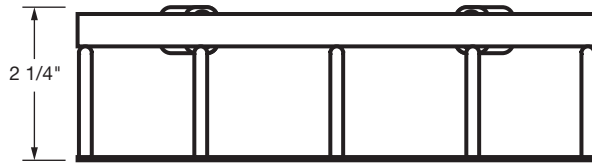

## FEATURES

- Corner Mount
- HeliArc Welded 8/8 Stainless Steel
- Polished Finish

Cast Marble Solutions

[imitoday.com](http://imitoday.com)

**ACC-SD-8CC**

CHROME CONTOUR 8" CORNER BASKET  
CHROME PLATED STAINLESS STEEL

FRONT

TOP

HARDWARE INCLUDED:

1 1/2" Wall Guard x 2

Plastic Anchor x 2  
for solid walls

S/S Screw for Blocking x 2

**FEATURES** Dimensional Tolerance  $\pm 1/4"$ . Dimensions needed for site preparation should be measured from the unit. American Bath Group assumes no responsibility for preparatory work.

Type and Model #	Material	Pieces
Soap Dish #ACC-SD-CC8	Chrome Plated Stainless Steel	1

**DIMENSIONS**

Specifications	inches
Soap Dish Width:	8
Soap Dish Depth:	6
Soap Dish Height:	2 1/4

Rev. 03.19.21