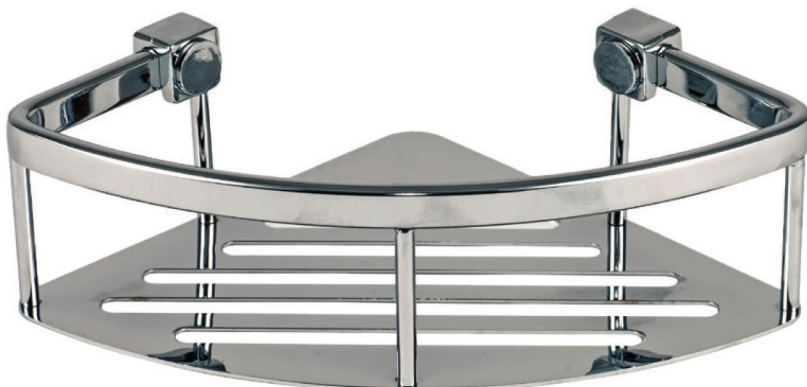

# ACC-SD-8CC

inches

CHROME CONTOUR 8" CORNER BASKET  
CHROME PLATED STAINLESS STEEL

## FEATURES

- Corner Mount
- HeliArc Welded 8/8 Stainless Steel
- Polished Finish

Cast Marble Solutions

[imitoday.com](http://imitoday.com)

**ACC-SD-8CC**

CHROME CONTOUR 8" CORNER BASKET  
CHROME PLATED STAINLESS STEEL

FRONT

TOP

HARDWARE INCLUDED:

1 1/2" Wall Guard x 2

Plastic Anchor x 2  
for solid walls

S/S Screw for Blocking x 2

**FEATURES** Dimensional Tolerance  $\pm 1/4"$ . Dimensions needed for site preparation should be measured from the unit. American Bath Group assumes no responsibility for preparatory work.

Type and Model #	Material	Pieces
Soap Dish #ACC-SD-CC8	Chrome Plated Stainless Steel	1

**DIMENSIONS**

Specifications	inches
Soap Dish Width:	8
Soap Dish Depth:	6
Soap Dish Height:	2 1/4

Rev. 03.19.21