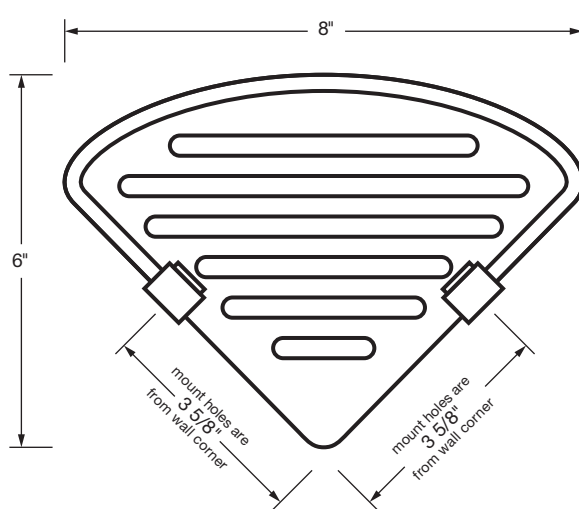

# ACC-SD-8CC

inches

CHROME CONTOUR 8" CORNER BASKET  
CHROME PLATED STAINLESS STEEL

## FEATURES

- Corner Mount
- HeliArc Welded 8/8 Stainless Steel
- Polished Finish

Cast Marble Solutions

[imitoday.com](http://imitoday.com)

**ACC-SD-8CC**

CHROME CONTOUR 8" CORNER BASKET  
CHROME PLATED STAINLESS STEEL

FRONT

TOP

HARDWARE INCLUDED:

1 1/2" Wall Guard x 2

Plastic Anchor x 2  
for solid walls

S/S Screw for Blocking x 2

**FEATURES** Dimensional Tolerance  $\pm 1/4"$ . Dimensions needed for site preparation should be measured from the unit. American Bath Group assumes no responsibility for preparatory work.

Type and Model #	Material	Pieces
Soap Dish #ACC-SD-CC8	Chrome Plated Stainless Steel	1

**DIMENSIONS**

Specifications	inches
Soap Dish Width:	8
Soap Dish Depth:	6
Soap Dish Height:	2 1/4

Rev. 03.19.21