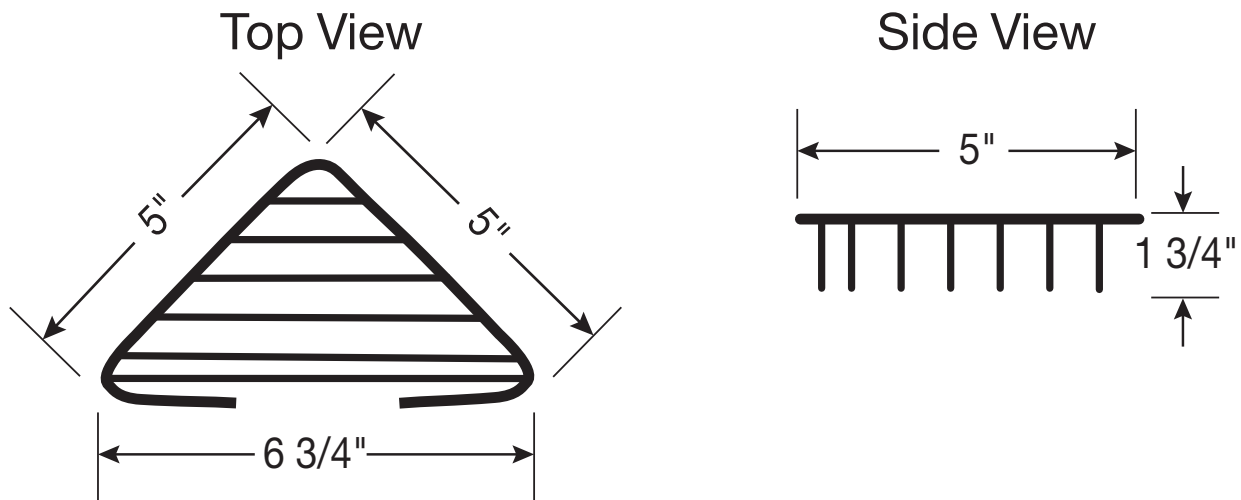

ACC-SD-CPW

inches

CHROME PLATED WIRE CORNER SOAPDISH
POLISHED CHROME

FEATURES

- Corner Shower Basket
- HeliArc Welded 8/8 Stainless Steel
- Polished Chrome

Cast Marble Solutions

ACC-SD-CPW

CHROME PLATED WIRE CORNER SOAPDISH
POLISHED CHROME

FEATURES Dimensional Tolerance $\pm 1/4"$. Dimensions needed for site preparation should be measured from the unit. American Bath Group assumes no responsibility for preparatory work.

Type and Model #	Material	Pieces
Soap Dish #ACC-SD-CPW	Polished Chrome	1

DIMENSIONS

Specifications	inches
Soap Dish Width:	6 $3/4$
Soap Dish Depth:	5
Soap Dish Height:	1 $3/4$

Rev. 03.19.21