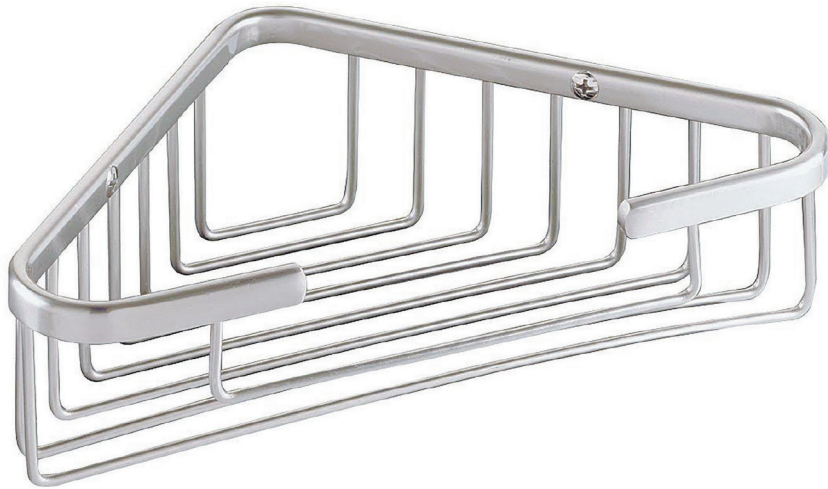

ACC-SD-CPW

inches

CHROME PLATED WIRE CORNER SOAPDISH
POLISHED CHROME

FEATURES

- Corner Shower Basket
- HeliArc Welded 8/8 Stainless Steel
- Polished Chrome

Cast Marble Solutions

ACC-SD-CPW

CHROME PLATED WIRE CORNER SOAPDISH
POLISHED CHROME

FEATURES Dimensional Tolerance $\pm 1/4"$. Dimensions needed for site preparation should be measured from the unit. American Bath Group assumes no responsibility for preparatory work.

Type and Model #	Material	Pieces
Soap Dish #ACC-SD-CPW	Polished Chrome	1

DIMENSIONS

Specifications	inches
Soap Dish Width:	6 $3/4$
Soap Dish Depth:	5
Soap Dish Height:	1 $3/4$

Rev. 03.19.21