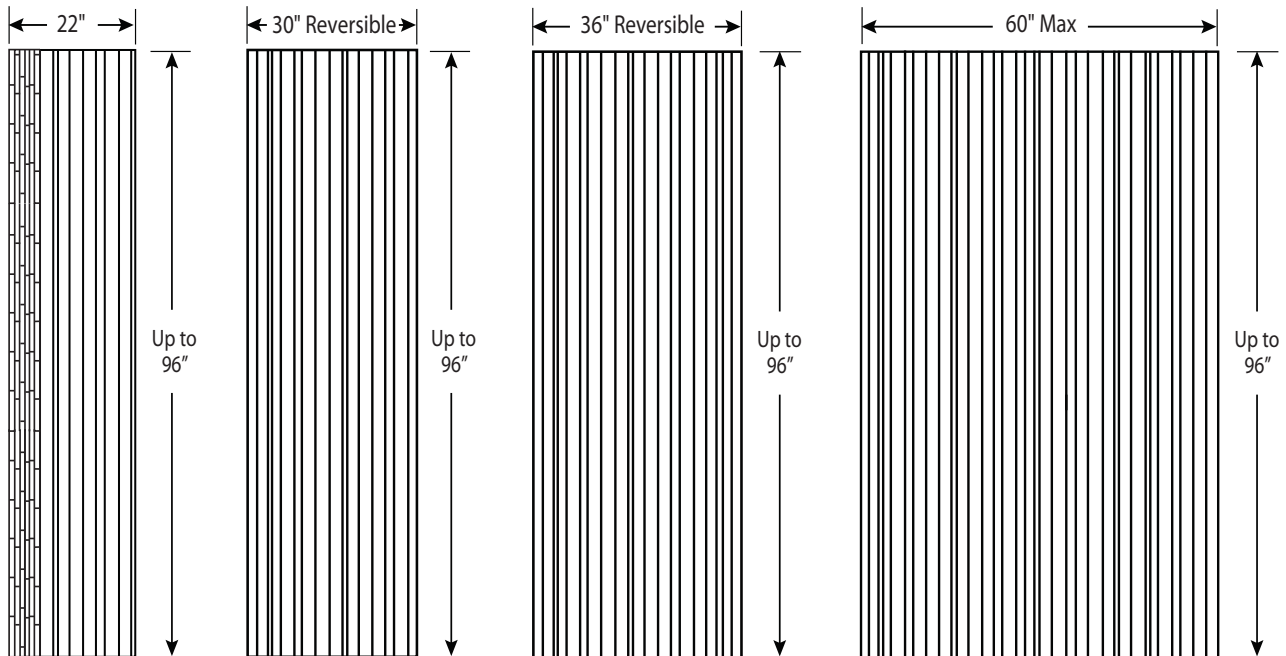

FEATURES Dimensional Tolerance $\pm \frac{1}{16}$ ". Dimensions needed for site preparation should be measured from the unit. American Bath Group assumes no responsibility for preparatory work.

Type and Model #	Material	Wall Finish	Pieces
Wall Surround #WS-TX-VTVL	Cast Marble	Vertical Textured w/ Vertical Listello Wall Pattern	3 or 4

DIMENSIONS

Specifications	inches
Side Wall Width:	22, 30, or 36
Back Wall Width:	60
Height:	Up to 96
Tile Pattern	Vertical Textured w/Vertical Listello

Rev. 09.24.20