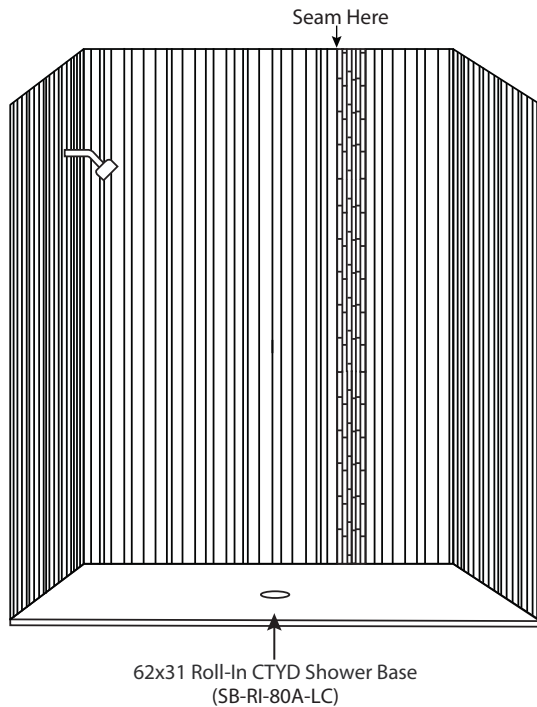

## VERTICAL TEXTURED W/ VERTICAL LISTELLO WALL SURROUND CAST MARBLE

### KIT INCLUDES

- 2 side panels
- 1 back panel

Material to be stacked on pallets.

### FEATURES

- Up to 96" max height
- Back wall: 60"W
- Side walls: 22", 30", or 36"W
- Nominal thickness:  $\frac{5}{16}$   
(+/-  $\frac{1}{16}$  variance)
- All panels are made oversized and must be measured and cut to fit on site
- Uses include, but are not limited to, tub & shower surrounds
- Accessory and color options are available

## DIMENSIONS

Specifications	inches
Side Wall Width:	22, 30, or 36
Back Wall Width:	60
Height:	Up to 96
Tile Pattern	Vertical Textured w/Vertical Listello

Rev. 09.24.20