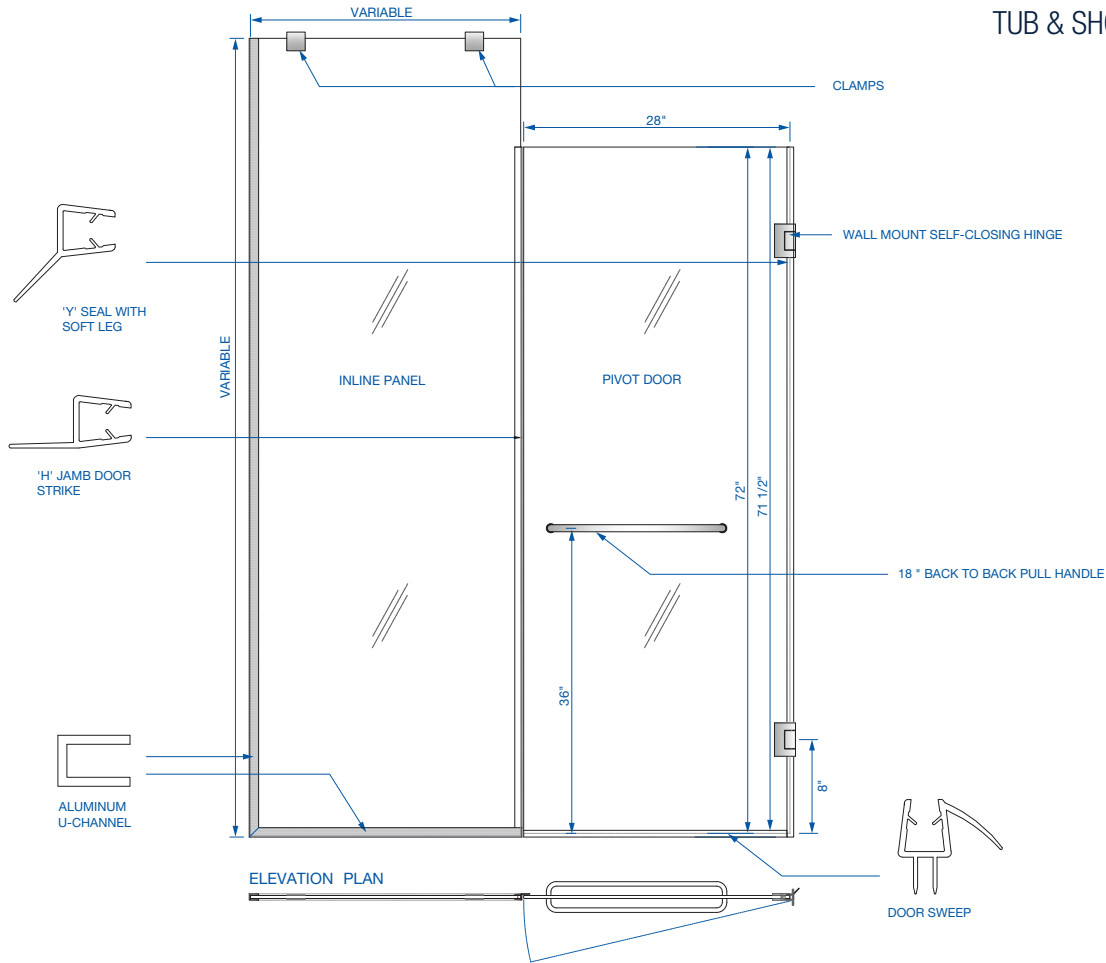

Chrome	CH
Brushed Nickel	BN

FEATURES

- Fully Frameless
- Single hinged door with an inline panel to the ceiling
- Reversible for right or left door opening
- Polycarbonate water proof seal strips (see drawings)
- Various configurations available within the same series

GLASS

- $\frac{3}{8}$ " (10mm) thickness
- ANSI certified tempered glass

HARDWARE

- Chrome or Brushed Nickel finish available
- Two (2) chrome-plated solid brass wall mount self-closing hinges
- Aluminum U-Channel on two (2) sides of inline panel
- Two (2) clips at the top of the inline panel
- 18 in. back-to-back pull handle/towel bar

*See terms and conditions for details.

Glass Tub & Shower Enclosures

GD-MHF-TB

METER-TB HINGED GLASS DOOR WITH FIXED PANEL TO CEILING TUB & SHOWER ENCLOSURES

*NOTE: These measurements are based on a standard 60"x78" enclosure. Heights and Widths are variable and can be ordered to fit specific project requirements.

Product Description	Glass Thickness	Hardware Finish	Glass Finish	Door Opening Width	Model Number
28" Meter Hinged Door w Fixed Panel to Ceiling & U-Channel Clips	10mm	Chrome	Clear	60"	GD-10MHF6072-TB-CLCH
				54"	GD-10MHF5472-TB-CLCH
				48"	GD-10MHF4872-TB-CLCH
			Frosted	60"	GD-10MHF6072-TB-FRCH
				54"	GD-10MHF5472-TB-FRCH
				48"	GD-10MHF4872-TB-FRCH
		Brushed Nickel	Clear	60"	GD-10MHF6072-TB-CLBN
				54"	GD-10MHF5472-TB-CLBN
				48"	GD-10MHF4872-TB-CLBN
			Frosted	60"	GD-10MHF6072-TB-CLBN
				54"	GD-10MHF5472-TB-CLBN
				48"	GD-10MHF4872-TB-CLBN