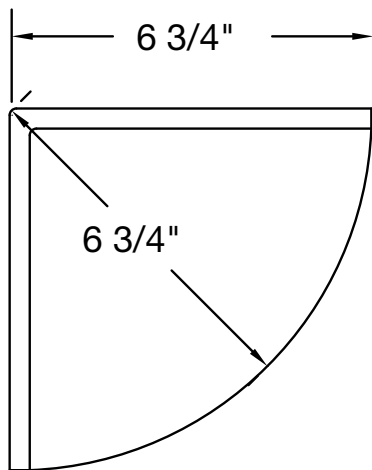

ACC-SD-C6.75-SW/SB/SA

6 ¾ CORNER MOUNT SOAP DISH
CERAMIC

Top View