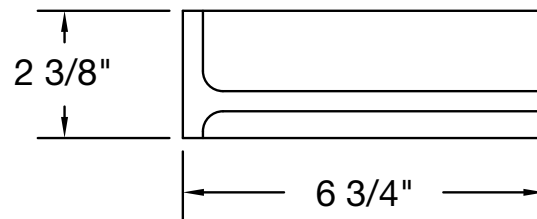

ACC-SD-C6.75-SW/SB/SA

inches

6 ¾ CORNER MOUNT SOAP DISH
CERAMIC

FEATURES

- Corner Mount

COLOR & TRIM OPTIONS

Standard Color	Code
----------------	------

White	SW
-------	----

FEATURES Dimensional Tolerance $\pm 1/8"$. Dimensions needed for site preparation should be measured from the unit. American Bath Group assumes no responsibility for preparatory work.

Type and Model #	Material	Pieces
Corner Mount Soap Dish #ACC-SD-C6.75-SW/SB/SA	Ceramic	1

DIMENSIONS

Specifications	inches
Soap Dish Size:	6 ¾ / 6 ¾
Soap Dish Depth:	4 ¼
Soap Dish Height:	2 ¾