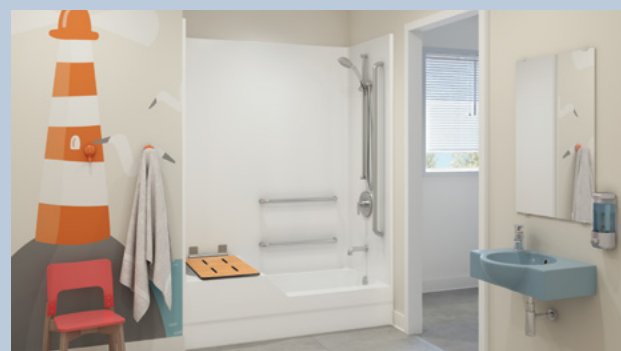

One Source Solutions For
HEALTHCARE

imitoday.com

One Source HEALTHCARE

solutions for your every need

ADA Compliant | Accessible | Safety

MADE IN USA
WITH GLOBAL MATERIALS

General Patient Care

- ADA code-compliant shower packages available for general patient care
- Linear trench drains provide efficient water drainage
- Barrier-free showers allow easy access for all mobility levels

Labor & Delivery

- Crafted solutions to assist new mothers while maintaining safety and accessibility
- Showers feature lower thresholds and larger seats
- Thoughtful designs create an inviting bathing space to invoke a calm, home-like environment

Pediatric

- Our bathware is designed for a safe yet playful bathing environment
- Tailored units include smaller grab bars, low overflow thresholds, and accessible entry points for young patients

Behavioral Health

Individuals of Size

- Unique needs of patients are met to provide safety, accessibility, and dignity
- Expansive showers provide a supportive bathing experience
- Products are designed with reinforced grab bars, extended shower hoses, and seats with higher weight capacity