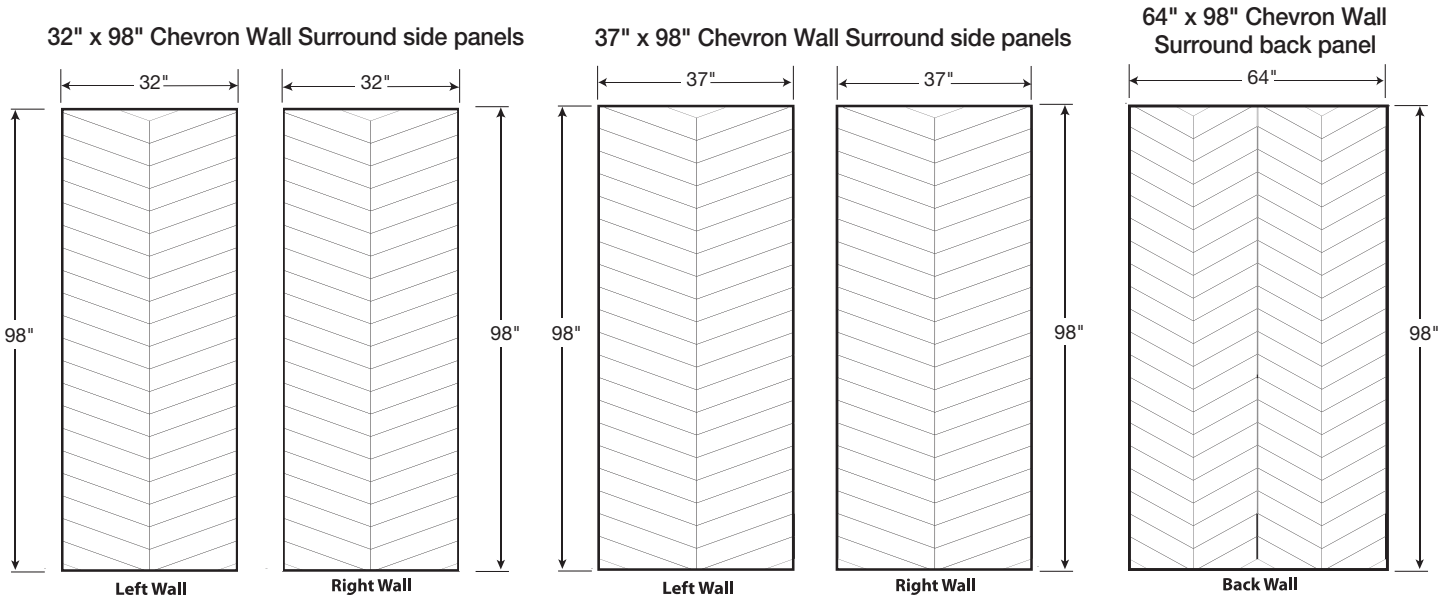

White SW

Optional Color	Code
----------------	------

Cream SC
Ivory SI
Warm White WW

Additional custom colors available.

FEATURES

- Side walls: 32W or 37" x 98H
- Back walls: up to 64W x 98H
- Nominal thickness: $\frac{5}{16}$
(+/- $\frac{1}{16}$ variance)
- Matte finish
- Minimum order quantities apply

*See terms and conditions for details.

WS-CS-CH4x15

4" X 15" CHEVRON TUB/SHOWER SURROUNDS
CAST MARBLE

Note to installer:

1. Grout lines in the corners WILL NOT LINE UP. You will need to exaggerate the offset grout lines in the corner for design intent.
2. Caulking color to match the surrounding color.