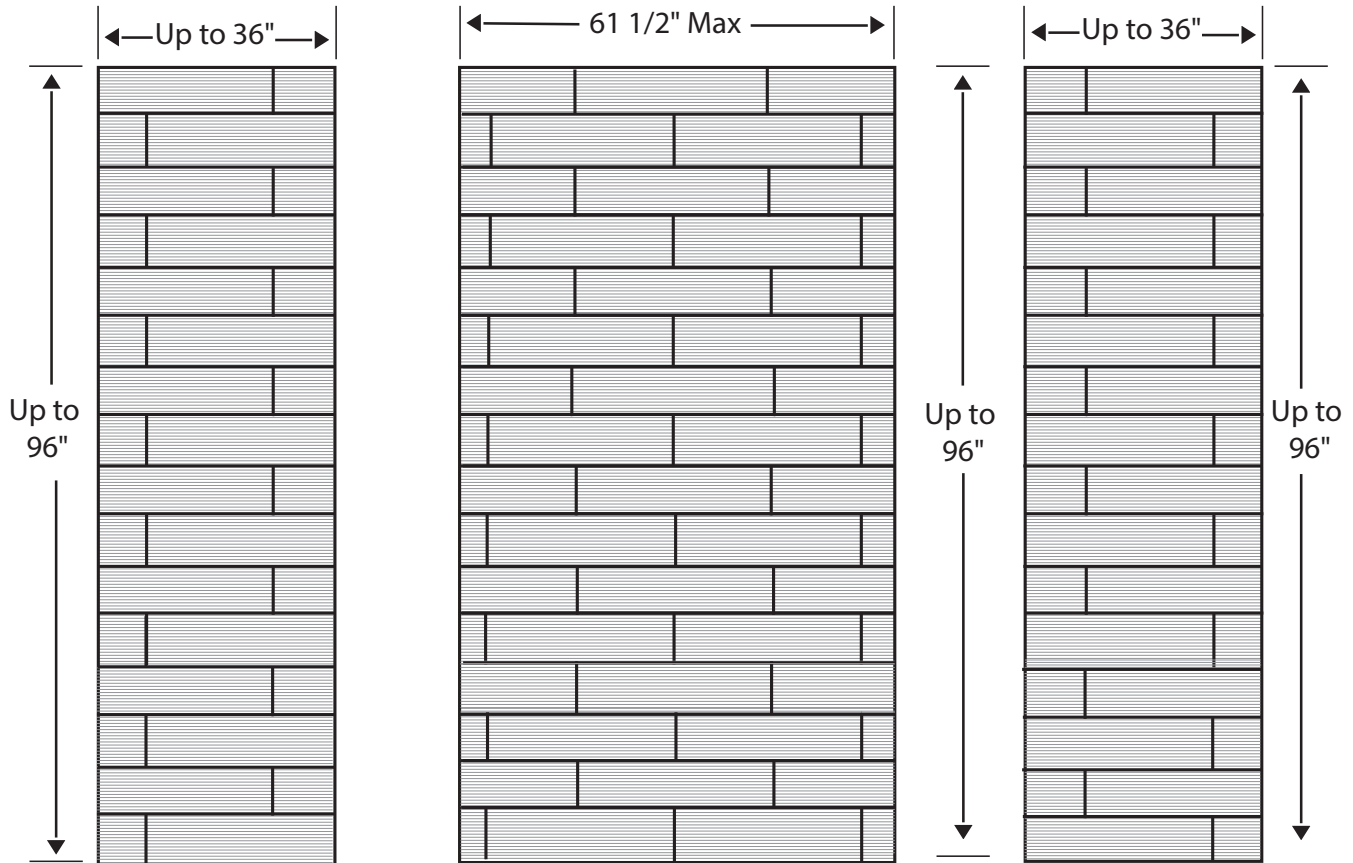

WS-TX-TT6x24

6" X 24" TEXTURED WALL SURROUND
CAST MARBLE

FEATURES Dimensional Tolerance $\pm \frac{1}{8}$ ". Dimensions needed for site preparation should be measured from the unit. American Bath Group assumes no responsibility for preparatory work.

Type and Model #	Material	Wall Finish	Pieces
Wall Surround #WS-TX-TT6x24	Cast Marble	6 x 24 Textured Wall Pattern	3

DIMENSIONS

Specifications	inches
Side Wall Width:	Up to 36
Back Wall Width:	Up to 61 ½
Height:	Up to 96
Tile Pattern	6 x 24 Textured

Rev. 12.14.23