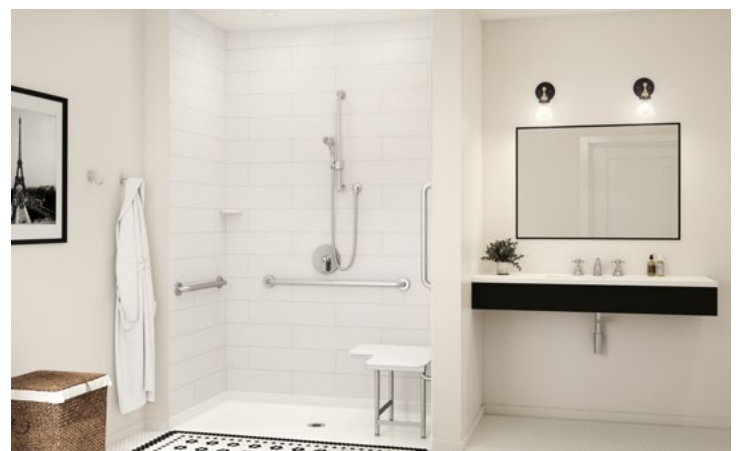

Multi-Piece Solutions Make Renovations Fast and Easy

AcrylX™ multi-piece ADA & ANSI-B Code Compliant Shower Bases and IMI Cast Marble Wall Surrounds are the perfect replacement for tile.

- Faster to Install
- Lasts a Lifetime
- Lower Cost than Tile