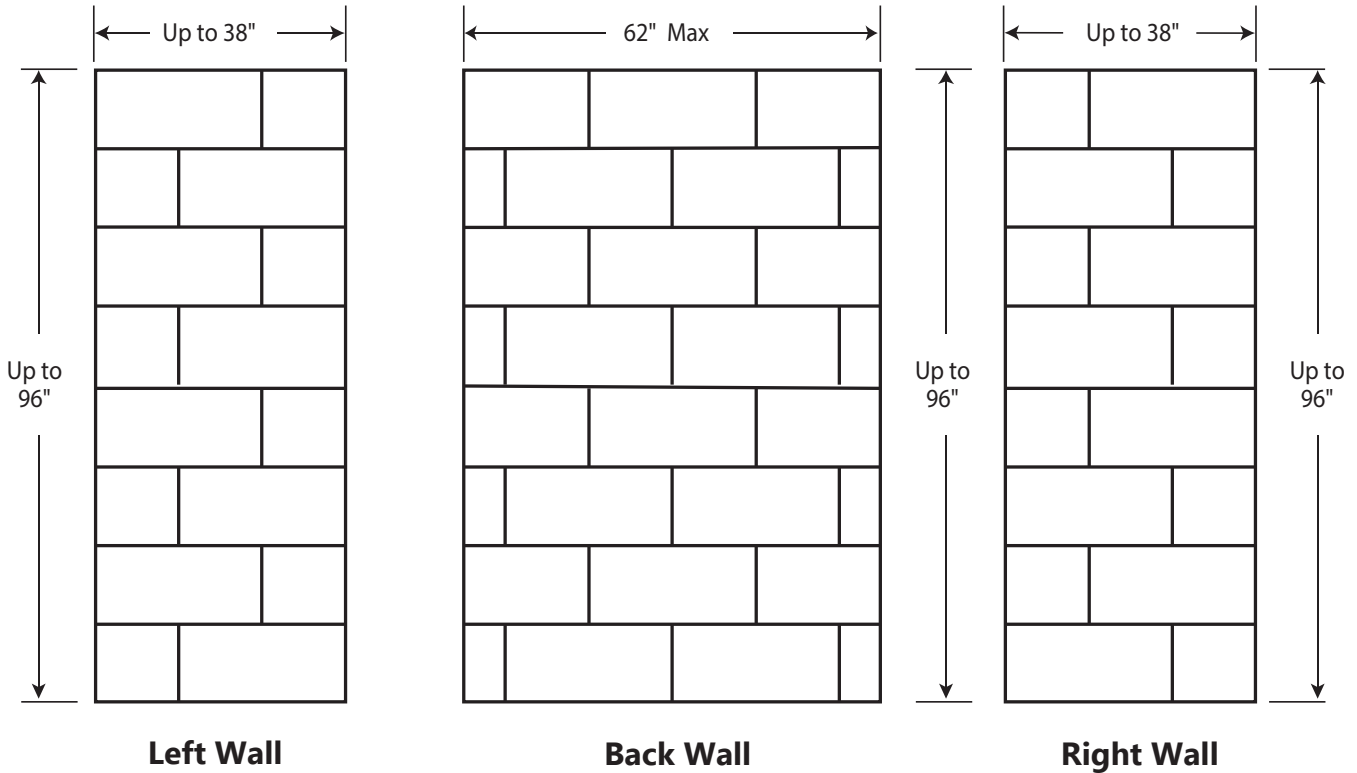

WS-ST-HT12x24

12" X 24" HORIZONTAL TILE WALL SURROUND CAST MARBLE

FEATURES Dimensional Tolerance $\pm \frac{1}{4}"$. Dimensions needed for site preparation should be measured from the unit. American Bath Group assumes no responsibility for preparatory work.

Type and Model #	Material	Wall Finish	Pieces
Wall Surround # WS-ST-HT12x24	Cast Marble	12" x 24" Horizontal Tile Pattern	3