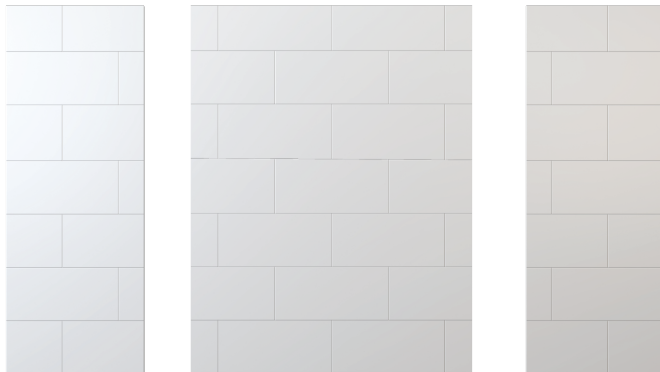

## 12" X 24" HORIZONTAL TILE WALL SURROUND FOR CAST MARBLE SHOWERS

## FEATURES

- Individual 'brick size': 12" x 24"
- Up to 96" max height
- Back wall: 62" max width
- Side walls: Up to 38" max width
- Nominal thickness: 5/16" (+/- 1/16" variance)
- Matte finish
- Minimum order quantities apply