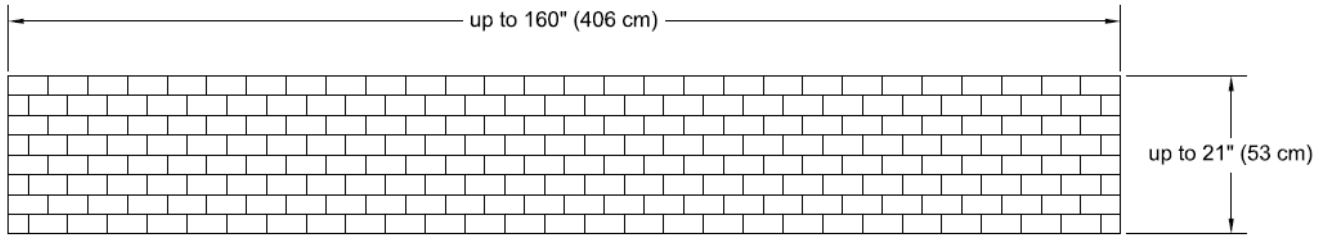

3" x 6" Subway Tile Kitchen Backsplash

FEATURES Dimensional Tolerance $\pm \frac{1}{4}$ ". Dimensions needed for site preparation should be measured from the unit. American Bath Group assumes no responsibility for preparatory work.

Type and Model #	Material	Wall Finish	Pieces	Pkg. Wt. lbs
Wall Surround #WS-ST-SU-3X6	Cast Marble	3" x 6" Subway Tile Pattern	1	247