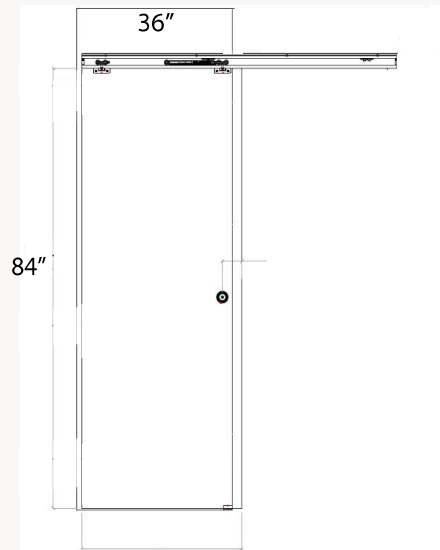

TECHNICAL SPECIFICATIONS

- DIMENSIONS:
Width: 32" to 36"
Height: 84" to 95"
- THICKNESS:
10 mm (3/8")
- MATERIAL:
SGCC certified glass door
- FINISH:
Reeded frosted glass
Hardware in Chrome (can be customized)
Laminated glass option available
Valance available in brown, oak, and walnut colors
- BARN DOOR TRACK:
Hidden track with aluminum valance
- PULL AND HANDLE:
Finger Knob - 304 stainless steel
- LEAD TIME:
12 weeks

Front View Standard